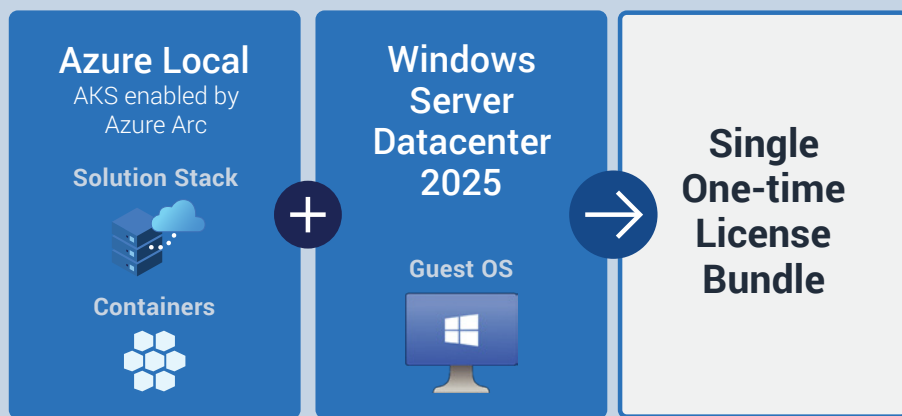

OEM License for Azure Local: Simple, scalable hybrid cloud with a perpetual license bundle

The OEM License for Azure Local provides a whole new way to license software for Dell AX System for Azure Local, especially in the context of competitors' hypervisor pricing landscape. It's a one-time, fixed-price, perpetual software bundle that's as easy and flexible as it is affordable – perfect for medium-sized businesses like yours.

OEM License for Azure Local

One-time perpetual license,
pre-installed out of the box
with Dell AX System for
Azure Local

This premier solution empowers IT to consume two core software services: Azure Local, which includes Azure Kubernetes Service (AKS) enabled by Azure Arc, and unlimited Windows Server Datacenter 2025 guest VMs. You'll

Save money with a perpetual, non-transferable license that remains with the hardware for its lifetime.

Eliminate recurring license renewals and unexpected Azure services costs.

See a 67% annual reduction in reboots, from monthly to quarterly (12 to 4 per year), when you install OS security patches without having to restart your VMs.

Together, Dell and Microsoft deliver comprehensive, cost-effective, and future-proof solutions medium-sized businesses need, backed by the combined expertise of both.

Want to learn more?

Contact your rep or email
MSFTAzureAlliance@dell.com
to get started.