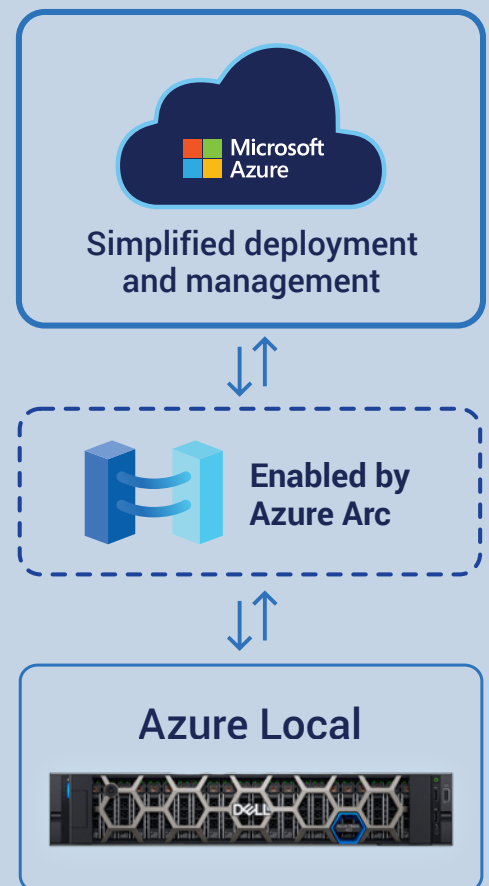

Reliability.

Rest assured with cyber resilience and security with built-in, co-engineered features like zero-trust support and secure remote access to secure both cloud and on-premises environments.

Dell AX System for Azure Local: The foundation for your Azure adaptive cloud

Dell AX System for Azure Local delivers turnkey, purpose-built hybrid cloud infrastructure that is designed for on-premises Azure deployments. With a Microsoft-native management experience, this solution enhances automation and integration, empowering medium-sized organizations to innovate and optimize their Azure hybrid cloud environment.

The Dell AX System integrates Microsoft-native tools and the Dell OpenManage Integration with Microsoft Windows Admin Center to provide simplified, at-scale operations and rapid feature updates. Hardware updates, including BIOS, firmware, and drivers, are managed through a unified workflow in Azure Update Manager, ensuring your systems stay current with the latest enhancements and security patches. To maintain smooth operations, it includes rigorous compatibility checks and regular readiness assessments for infrastructure updates, Azure Local instance expansion, and storage capacity expansion. This proactive approach helps you avoid potential issues, ensuring a seamless experience as your infrastructure evolves.